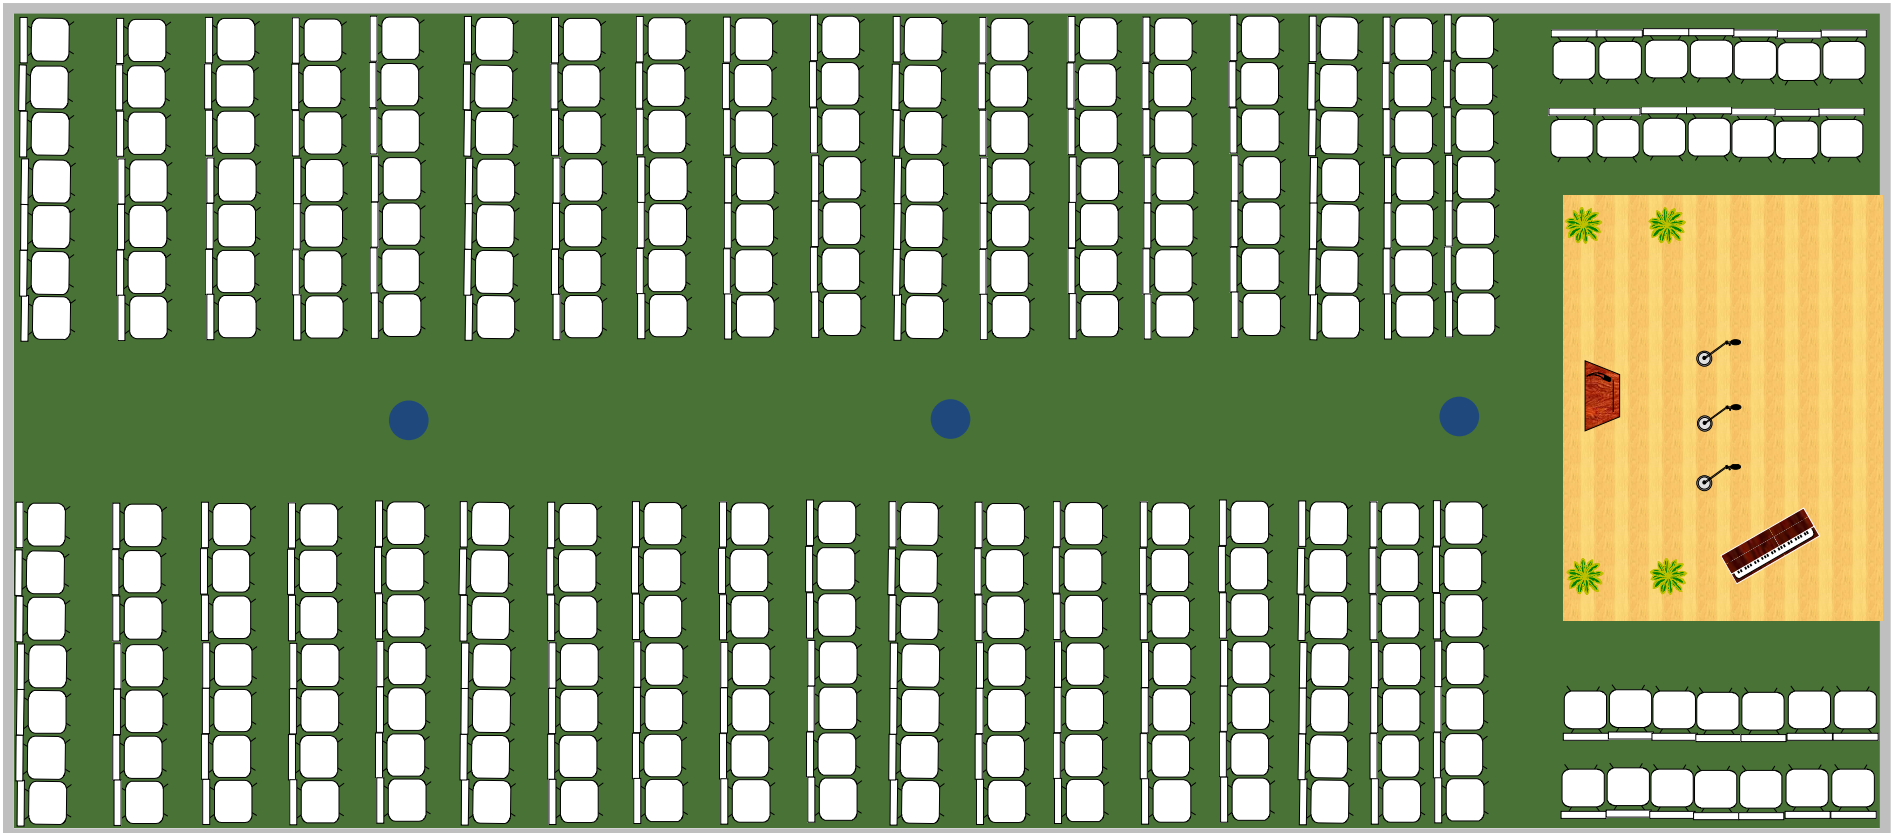

30' X 70' auditorium seating floor plan

● Blue dots = Center pole position

266 Seating capacity with 12' x 16' stage shown
350 maximum seating capacity without stage